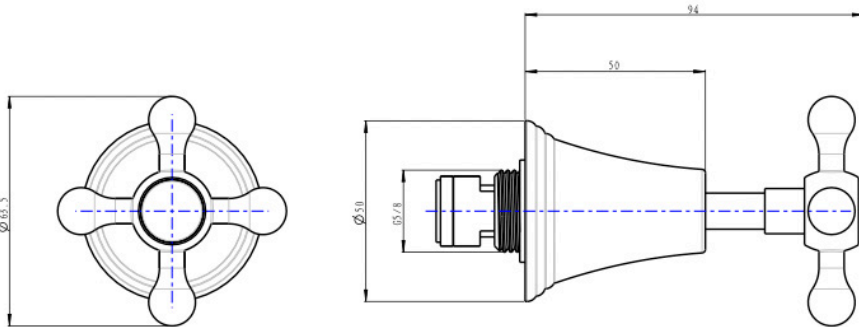

Vintage Cross Handle Wall Top Assemblies

Matte Black

Product Specifications

Code TRE-06-CRS-MB

Material Low Lead Brass

Barcode 9339897017190

Finish Matte Black

Spindle 1/4 Turn Ceramic Disc